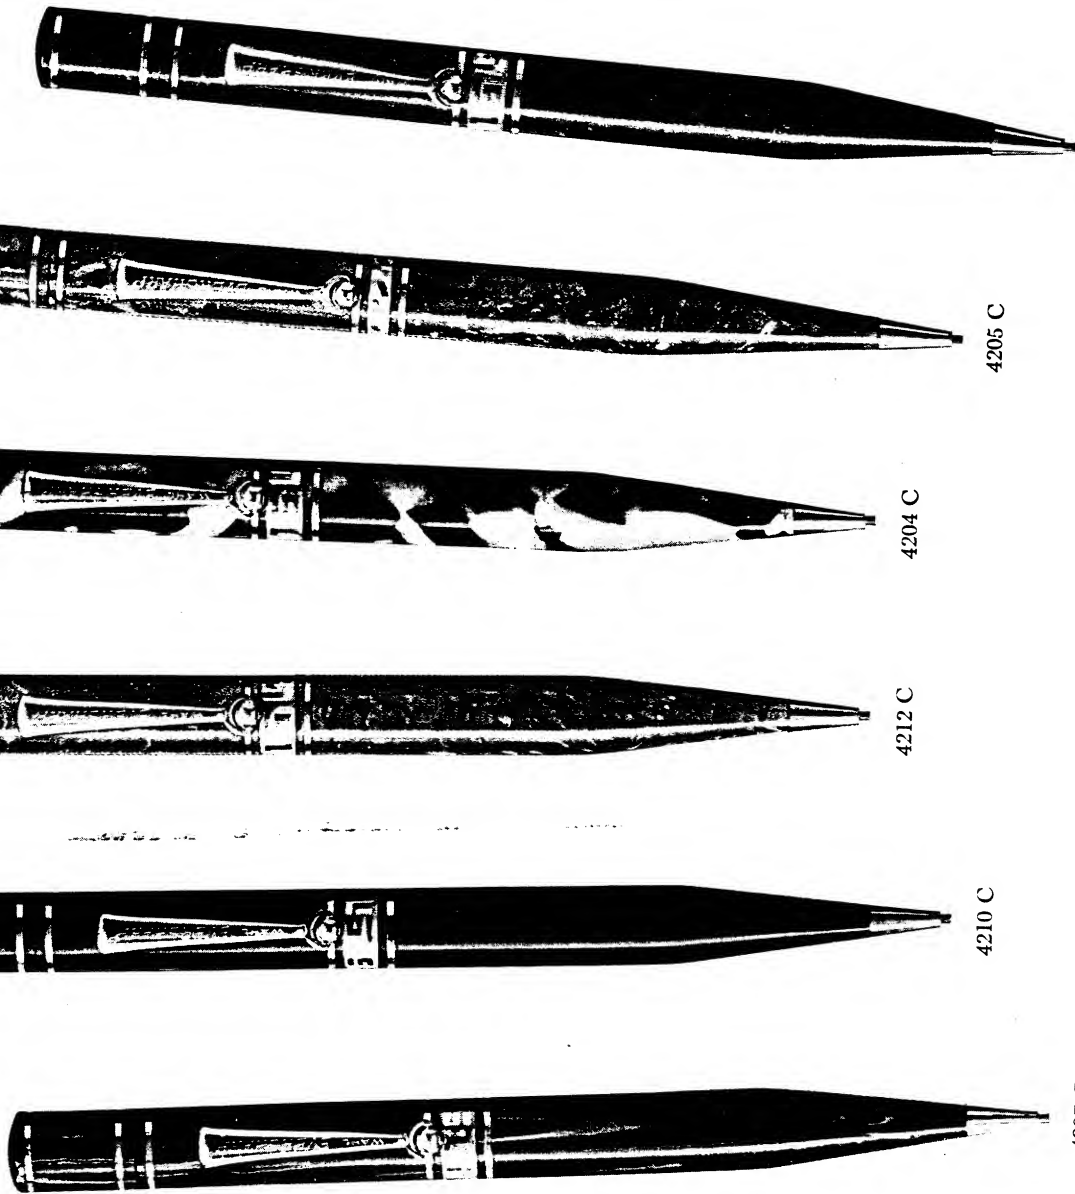

4211 C

4205 C

4204 C

4212 C

4210 C

4207 C